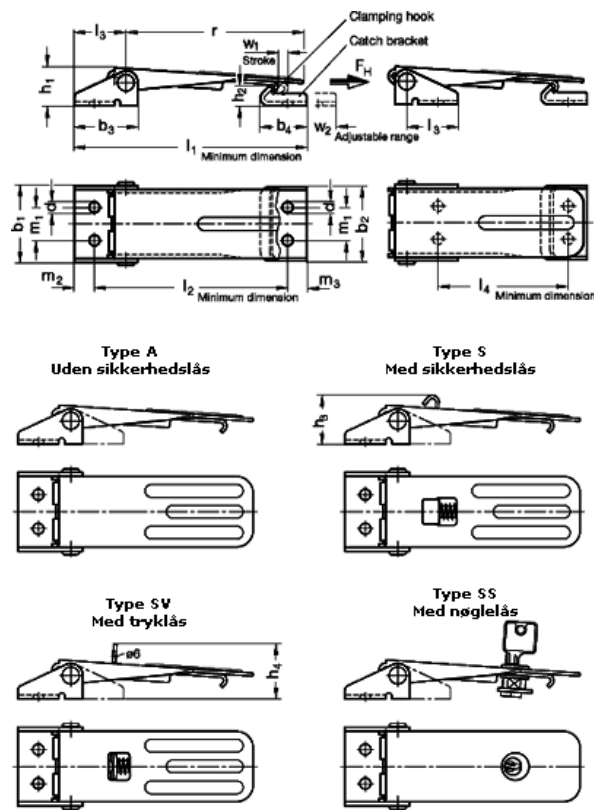

Article number: 201103062

Description: E+G Klee Hook clamp
GN 821-400-S-NI-1

Measures

$b_1 = 46,5$	$h_4 = 32,5$	N	= 4000
$b_2 = 45$	$l_1 = 144$	r	= 107,5
$b_3 = 38$	$l_2 = 120,5$	w1	= 6,5
$b_4 = 27$	$l_3 = 32$	w2 adjustable range	= 18
$d = 6,3$	$l_4 = 83,5$		
$h_1 = 22$	$m_1 = 20$		
$h_2 = 12$	$m_2 = 12$		
$h_3 = 28,5$	$m_3 = 11,5$		